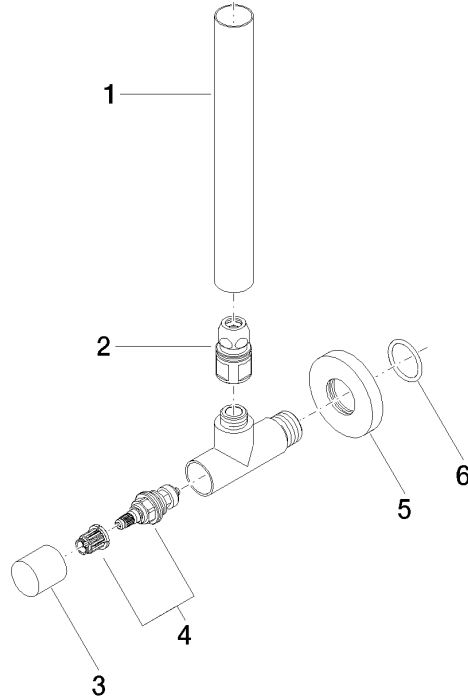

## Angle valve - Chrome

22 901 979

- rosette Ø 55 mm
- hose covering 200mm, for shortening
- WRAS 2205004

	Chrome	22 901 979-00
	Brushed Platinum	22 901 979-06
	Platinum	22 901 979-08
	Durabress (23kt Gold)	22 901 979-09
	Dark Chrome	22 901 979-19
	Brushed Durabress (23kt Gold)	22 901 979-28
	Matte Black	22 901 979-33
	Brushed Champagne (22kt Gold)	22 901 979-46
	Champagne (22kt Gold)	22 901 979-47
	Brushed Chrome	22 901 979-93
	Brushed Dark Platinum	22 901 979-99

## Angle valve - Chrome

---

22 901 979

mm [inches]

## Angle valve - Chrome

22 901 979

Parts for other finishes can be found here: [Brushed](#)  
[Platinum](#)

### Spare parts list

No.	Item Number	Name	Quantity used	Delivery time
1	09 28 22 020-00	pipe	1	10
2	90 24 03 276 00 90	conversion kit	1	2
3	09 20 22 001-00	handle	1	10
4	90 90 03 006 00 90	top	1	2
5	09 27 22 015-00	rosette	1	10
6	09 14 10 093 90	seal	1	2