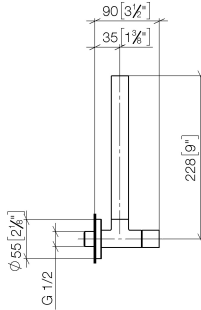

## Angle valve - Chrome

22 901 979

- rosette Ø 55 mm
- hose covering 200mm, for shortening
- WRAS 2205004

	Chrome	22 901 979-00
	Brushed Platinum	22 901 979-06
	Platinum	22 901 979-08
	Durabress (23kt Gold)	22 901 979-09
	Dark Chrome	22 901 979-19
	Brushed Durabress (23kt Gold)	22 901 979-28
	Matte Black	22 901 979-33
	Brushed Champagne (22kt Gold)	22 901 979-46
	Champagne (22kt Gold)	22 901 979-47
	Brushed Chrome	22 901 979-93
	Brushed Dark Platinum	22 901 979-99

## Angle valve - Chrome

---

22 901 979

mm [inches]

### Flow rate chart

---

### Spare parts list

No.	Item Number	Name	Quantity used	Delivery time
1	09 28 22 020-00	pipe	1	10
2	90 24 03 276 00 90	conversion kit	1	2
3	09 20 22 001-00	handle	1	10
4	90 90 03 006 00 90	top	1	2
5	09 27 22 015-00	rosette	1	10
6	09 14 10 093 90	seal	1	2