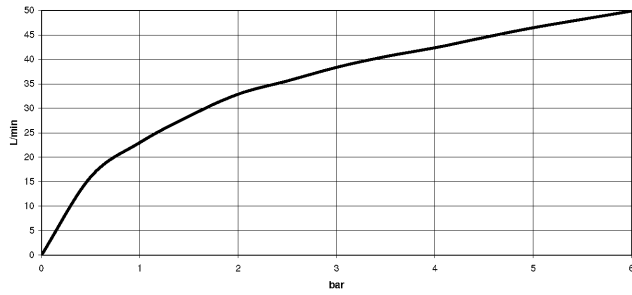

## Angle valve - Chrome

---

22 901 979

mm [inches]

### Flow rate chart

---